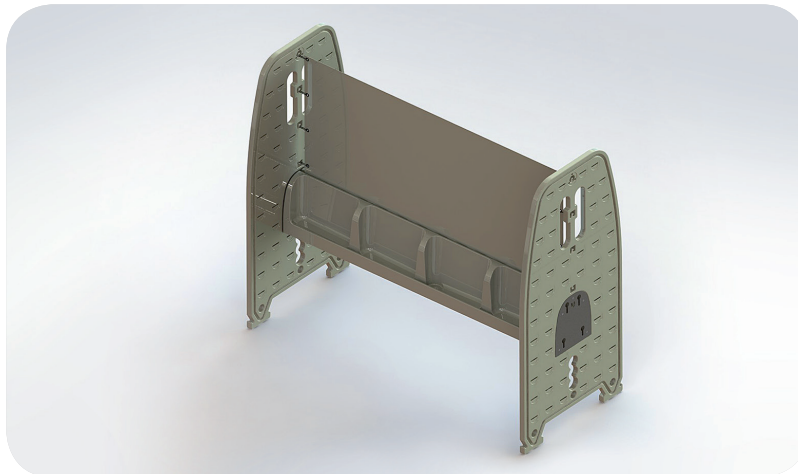

## UREO INNOVATIVE MODULAR URINAL

### Advantages and features UReo:

- Innovative modular 8 persons urinal for high capacity
- Environmentally friendly. No water needed
- Short turnaround time: creates faster movement and less waiting lines
- Small amount of space is needed
- Extendable in rows
- Low transportation costs
- Quick and easy setup, connection & cleanup
- Available in any color

Description	Specification
Article number	7550000
Name	UReo
Capacity	8 persons
Available space per person	570 mm.
Method of assembly	Modular system
Flushing system	None
Waste connection	50 mm.
Number of waste connections	2 pcs.
Measurements	2280*1000*2000 mm (l*w*h)
Weight	45 kg
Materials: • Side Panel (2pcs.)	LDPE – Stainless Steel
• Urinal	LDPE
• Banner (optional own branding)	PVC Foil