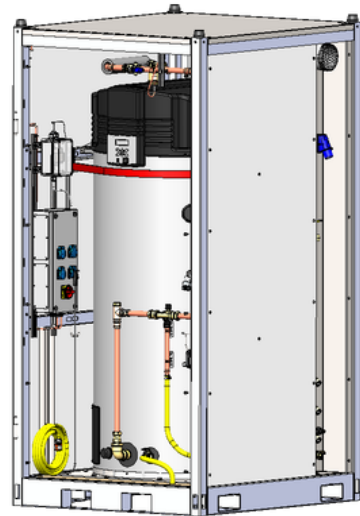

Boiler 25 AO - EC

- Boiler for the ReBoost shower system;
- Condensing high efficiency propane gas boiler;
- CE certified;
- Maximum capacity: 25 ReBoost showers;
- Optional: Remote Control
- Built in a steel frame;

| Discription | Specification |
|-----------------------|--------------------|
| Article number | 7715072 |
| Article | Boiler 25 AO-EC |
| Description | Propane gas boiler |
| High Efficiency | 93% |
| Nominal power | 98,1 KW |
| Gas consumption | 7,4 kg/H |
| Max noise level | 59db |
| Main connection | 230V 16A |
| Max power consumption | 600W |
| Size | 115 x 130 x 240 cm |
| Capacity | 25 ReBoost showers |