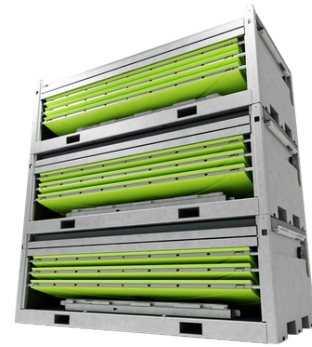

POP UP3 Modular Vacuum Toilet System

- Per unit 3 toilet cubicles;
- Innovative mobile sanitation system, equipped with vacuum technology;
- 90% savings on water consumption (compared to regular flush toilets);
- 90% savings on wastewater production;
- 70% savings on transportation costs;
- Quick and easy setup, connection and cleanup;
- Robust unit on a steel galvanized frame with LDPE panels;
- Maximum hygienic standard in sanitation;
- Comfortable and robust design;
- LED lights, toilet paper in door;
- Available in any colour, depending on quantity.

Discription	Specification
Article number	2000001
Article	POPUP3 - 3 vacuum toilets per unit
Capacity	3 persons
Available space per person	800mm
Method of placement	Modular system
Water connection	At Tech Unit TU30, ¾ GK
Waste connection	At Tech Unit TU30 3" Camlock
Electric connection	At Tech Unit TU30, LED
Size when in use	240 x 120 x 240 cm
Size when folded down	240 x 120 x 80 cm
Weight	635KG
Materials	Base frame and posts: Galvanized steel Panels and doors: LDPE Water system: Copper and hose Waste system: PP