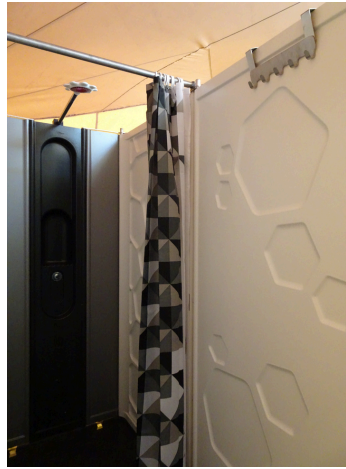

ReBoost - Frontportal

- Frontportal for the ReBoost shower system;
- Designed for greater comfort;
- often used at glamping sites or luxury bathhouses;
- Shower curtain, clothes hook, and stool included;
- Very small footprint in use and storage;
- Therefore low transportation costs;
- Extendable in rows;

Discription	Specification
Article number	7700520
Article	Front portal
Method of placement	Modular System/An extension of the ReBoost shower
Size when in use	230 x 100 x 230 cm
Weight	20KG
Materials	EKON plastic
Details	An extension of the ReBoost shower for added luxury and comfort