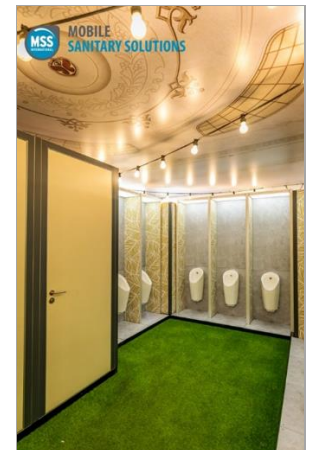

FLEXX (VIP solution)

- Flexible; can be set up in any configuration with toilets, sinks, urinals, corridors, separation and cover panels, LED panels, even a disabled toilet is available;
- Modular;
- Contemporary design;
- Can be branded fully;
- Sustainable through vacuum technology, very small ecologic footprint;
- Very small transportation costs as the system is fully foldable;
- Plenty of space in the toilet;
- Plenty of privacy through the separation walls at the urinals;
- Toilets, sinks and urinals are equipped with LED ceilings.

Description

Article
Specifications

Specification

FLEXX Flexibility in creating ambience

The system is equipped with vacuum technology.
All panels and doors can be branded fully.

Numerous options available in the choice of finishing, material, setup, look and feel and many more.