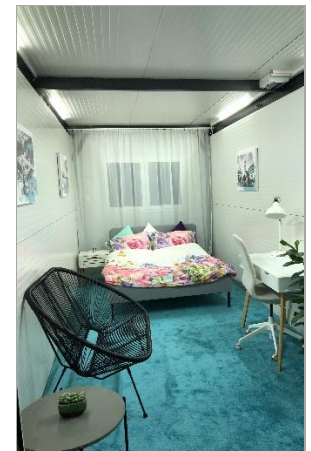

WETCELL

In combination with foldable containers CN10/CN20 by Continest (Hungary)

- CN10 and CN 20 units are foldable containers, to be used for all kind of purposes: storage, offices, temporary housing, production, bedrooms, dressing rooms, and many more;
- Can be combined with WETCELLS. A WETCELL contains a regular flush toilet, sink and shower, in order to create a bedroom or dressing room with a bathroom on suite;
- Extremely sustainable on transport: 24x CN10 units or 12x CN20 units or 10x WETCELL on 1 truck, or combinations of this;
- WETCELL: 135 x 244 x 260 cm;
- Options: solar panels, AC, ventilation, ballistic panelling;
- Fields of operation, also count for the sanitation equipment in general of course):
- Events, festivals, sport events, office spaces, bedrooms, crew sites, backstage units, dressing rooms, storage facilities, (glamping) campsites, mobile hotel rooms with a bathroom on suite, refugee camps, military bases, temporary housing, even a safe room;
- In short every temporary mobile housing or sanitation solution.

Description	Specification
Article	WETCELL, with or without the combination of Continest CN10 and/or CN20 foldable containers
Specifications	<p>A WETCELL is equipped with a toilet (regular flush), a sink and a shower. Can be branded fully on the outside.</p> <p>Numerous options available in the choice of finishing, material, set up, look and feel and many more.</p> <p>Please ask us about the possibilities and options.</p>